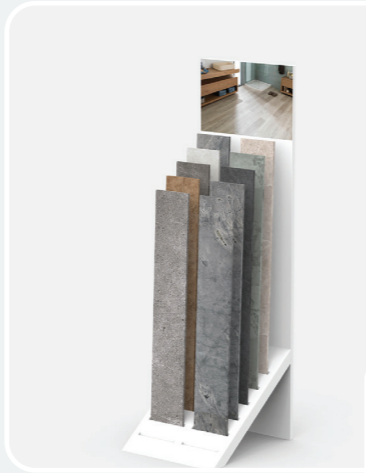

Solo-02

MDF

Număr Panouri
10

Dimensiuni Placă
150x900mm

3D

Height	Length	Depth
1370mm	610mm	545mm

SIZE