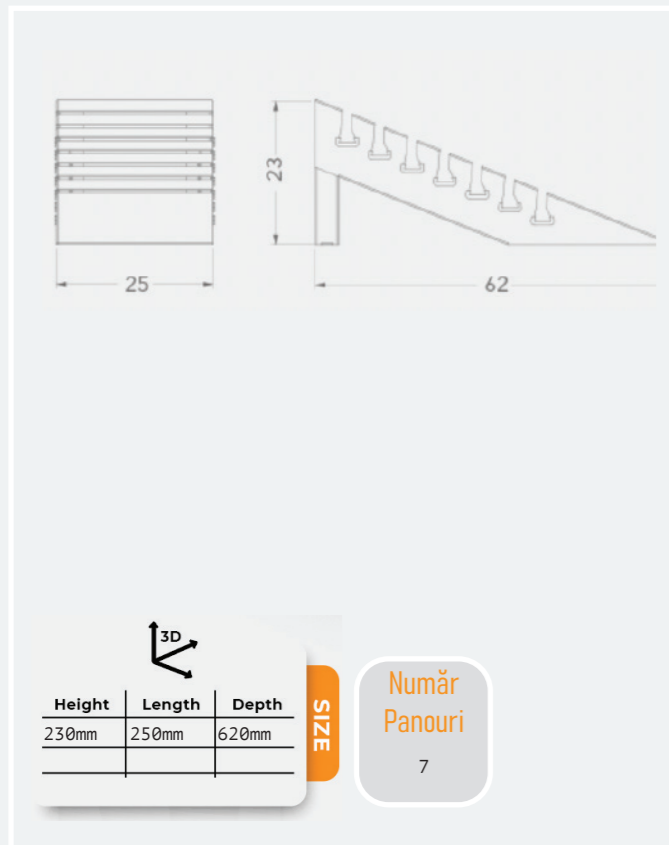

Rugged-01

Busto-01