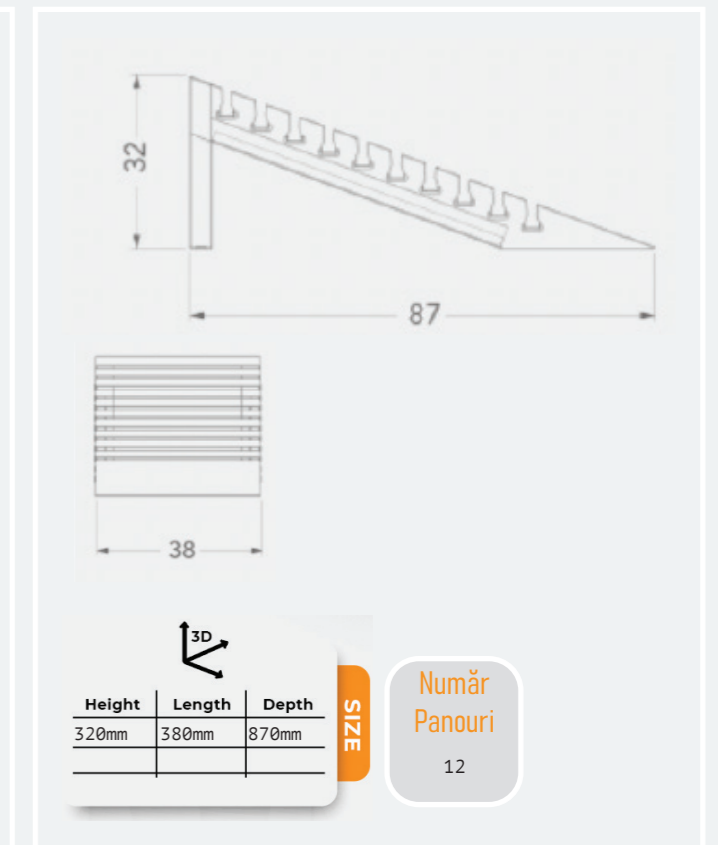

## Busto-05

Rugged-01

Height	Length	Depth
490mm	1200mm	440mm

SIZE

Număr Panouri: 12

Dimensiuni Placă: 600x600mm

Rugged-02

Height	Length	Depth
260mm	1000mm	900mm

SIZE

Număr Panouri: 7

Dimensiuni Placă: 1000x1000mm

Rugged-05 / 06 / 07 / 08

Height	Length	Depth
60mm	900mm	1000mm
60mm	475mm	800mm
54mm	500mm	1000mm
55mm	460mm	250mm

SIZE

Număr Panouri: 6, 8, 9

Dimensiuni Placă: 1200x1200mm, 475x800mm, 690x1040mm

Dimensiuni Placă: 750x750mm

Rugged-04

Height	Length	Depth
50mm	410mm	550mm

SIZE

Număr Panouri: 11

Rugged-10

Height	Length	Depth
55mm	300mm	820mm

SIZE