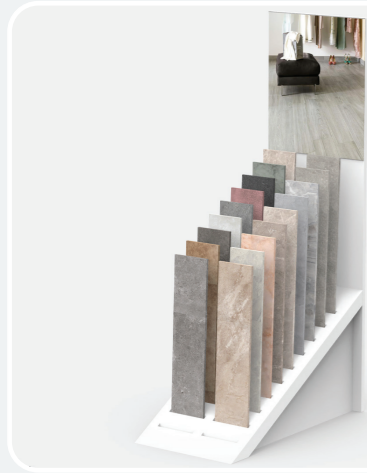

SERIA XC SOLO

Solo-01

MDF

Număr Panouri
12

Dimensiuni Placă
180x500mm

3D

Height	Length	Depth
960mm	400mm	590mm

SIZE