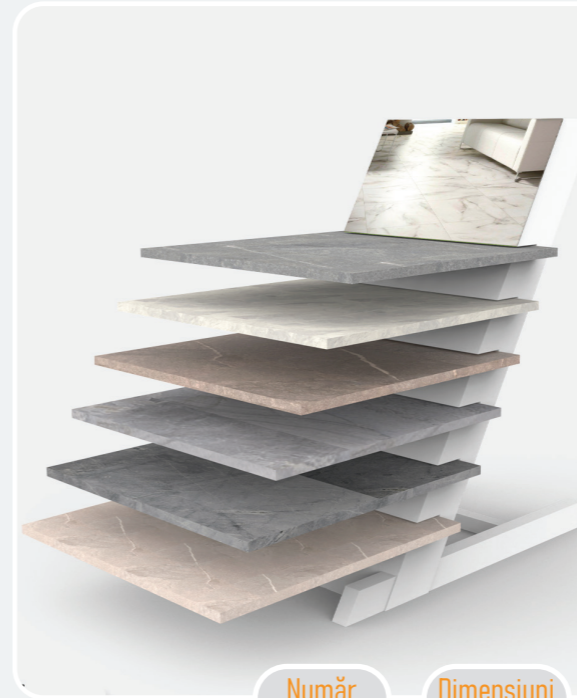

SIZE

Ceramic-02  
Metal

Număr  
Panouri  
6/8/9

Dimensiuni  
Placă  
1200x1200mm  
475x800mm  
690x1040mm

Height	Length	Depth
60mm	900mm	1000mm
60mm	475mm	800mm
54mm	500mm	1000mm
55mm	460mm	250mm

3D

SIZE

Ceramic-03  
Metal