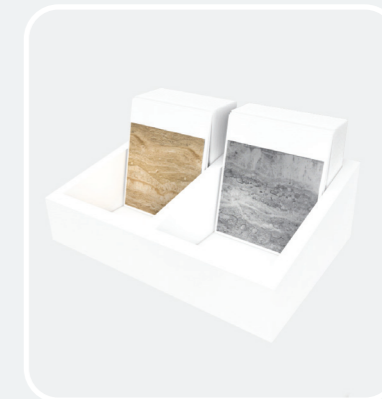

# CULE

Basic

Monte

Busto

BackPrint

Rugged

Mosaico

Height	Length	Depth
260mm	410mm	1050mm