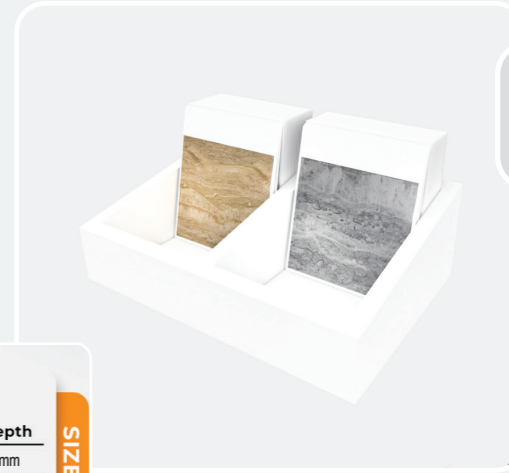

Back Print-04

MDF

Număr Panouri  
14

3D

Height	Length	Depth
1810mm	660mm	990mm

SIZE

SERIA XC MOSAICO

Mosaico

MDF

Dimensiuni Placă  
500x500mm

3D

Height	Length	Depth
120mm	240mm	165mm

SIZE

Ceramic-01  
Metal

Height	Length	Depth
1100mm	500mm	780mm

3D