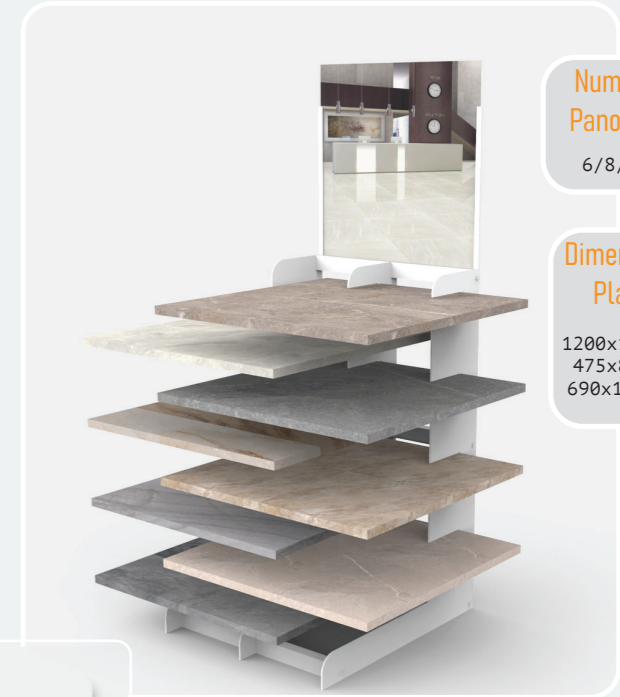

Ceramic-02
Metal

Număr
Panouri
6/8/9

Dimensiuni
Placă
1200x1200mm
475x800mm
690x1040mm

Height	Length	Depth
60mm	900mm	1000mm
60mm	475mm	800mm
54mm	500mm	1000mm
55mm	460mm	250mm

3D

SIZE